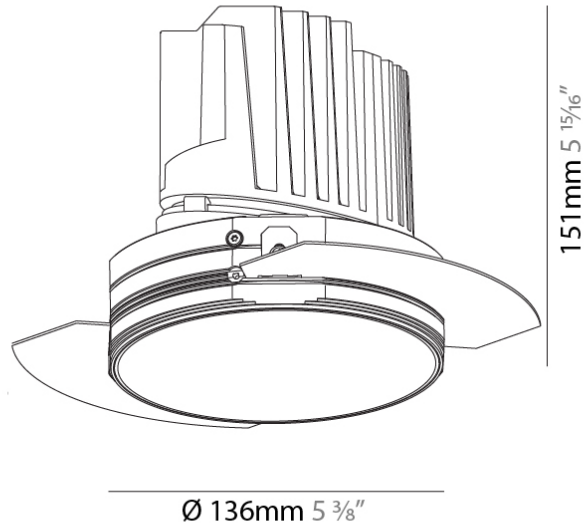

GENERAL

Series: Bioniq
 Subseries: Bioniq Round Deep
 Brand: Prolicht
 Division: Architectural
 Mounting Type: Trimless
 Mounting Location: Ceiling
 Subcategory: Downlight

PHYSICAL

Shape: Round
 Diameter (mm): 136
 Diameter (in): 5 3/8
 Height (mm): 151
 Height (in): 5 15/16
 Ceiling Thickness (mm): 10 / 12.5 / 15 / 25
 Ceiling Thickness (in): 3/8 or 1/2 or 9/16 or 1
 Min. Recessing Depth (mm): 170
 Min. Recessing Depth (in): 6 11/16
 Light Distribution: Downlight
 Weight (kg): 1.078
 Weight (lbs): 2.37
 Fixture Finish: SSR / BKV / CWI / CRY / HAB / UFT / ITA / RUA / FTG / MYG / LOD / PUS / FRO / FUP / KIA / POP / BLS / SPG / MEY / GOH / GUM / CHC / COM / ABZ / JAG / OBR / MOS / ROR
 Fixture Material: Aluminum Die Cast
 Cut-out Measurements: Ø 140mm / 5 1/2"
 Upon Request: Unique Ceiling Thickness

OPTICAL

Reflector°: 18 / 34
 Optic: Lens Pack - No Lens / Linear Spread Lens / Honeycomb / Spread Lens
 Adjustability: Fixed
 Upon Request: Special Beam Angles

RATINGS AND CERTIFICATIONS

382, F 416-247-9319, www.zaneen.com
 Certified and Compliant for North American Standards at the end of the existing Model #. For assistance on 'custom' specifications, contact zteam@zaneen.com.
 In a constant effort to supply the best product, we reserve the right to change specifications or materials without notice. The most recent specification sheets are found at zaneen.com
 IP rating: IP20