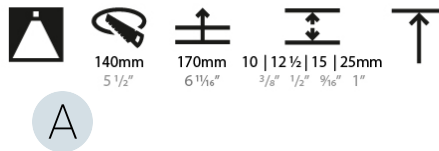

ELECTRICAL

Lamp Type: LED (Zhaga Standard)
Input Wattage (W): 28
Total Output Wattage (W): 26.4
Dimming: Tri-Mode (Non-Dimming and Phase Dimming (120Vac only) and 0-10V Dimming)
Driver Included: No
Driver Location: Recessed Housing
Driver Type: Constant Current - Universal
Driver Class: Class 2
Housing: See components
Input Voltage (V): 120 - 277
Constant Current (MA): 700

LED

Number of LEDs: 1
Color Temperature (°K): 2700 / 3000 / 3500 / 4000
Max. Delivered Lumen (lm): 2156 / 2244 / 2377 / 2425
Nominal Lumen (lm): 2909 / 3028 / 3208 / 2373
CRI: >90 CRI
Lamp Life (hrs): 50000
Upon Request: RGB-W Tunable White Special Color Temperature Special LED

OPTICAL

Reflector°: 18 / 34
Optic: Lens Pack - No Lens / Linear Spread Lens / Honeycomb / Spread Lens
Adjustability: Fixed
Upon Request: Special Beam Angles

RATINGS AND CERTIFICATIONS

382, F 416-247-9319, www.zaneen.com
Certified and Compliant for North American Standards at the end of the existing Model #. For assistance on 'custom' specifications, contact zteam@zaneen.com.
In a constant effort to supply the best product, we reserve the right to change specifications or materials without notice. The most recent specification sheets are found at zaneen.com
IP rating: IP20